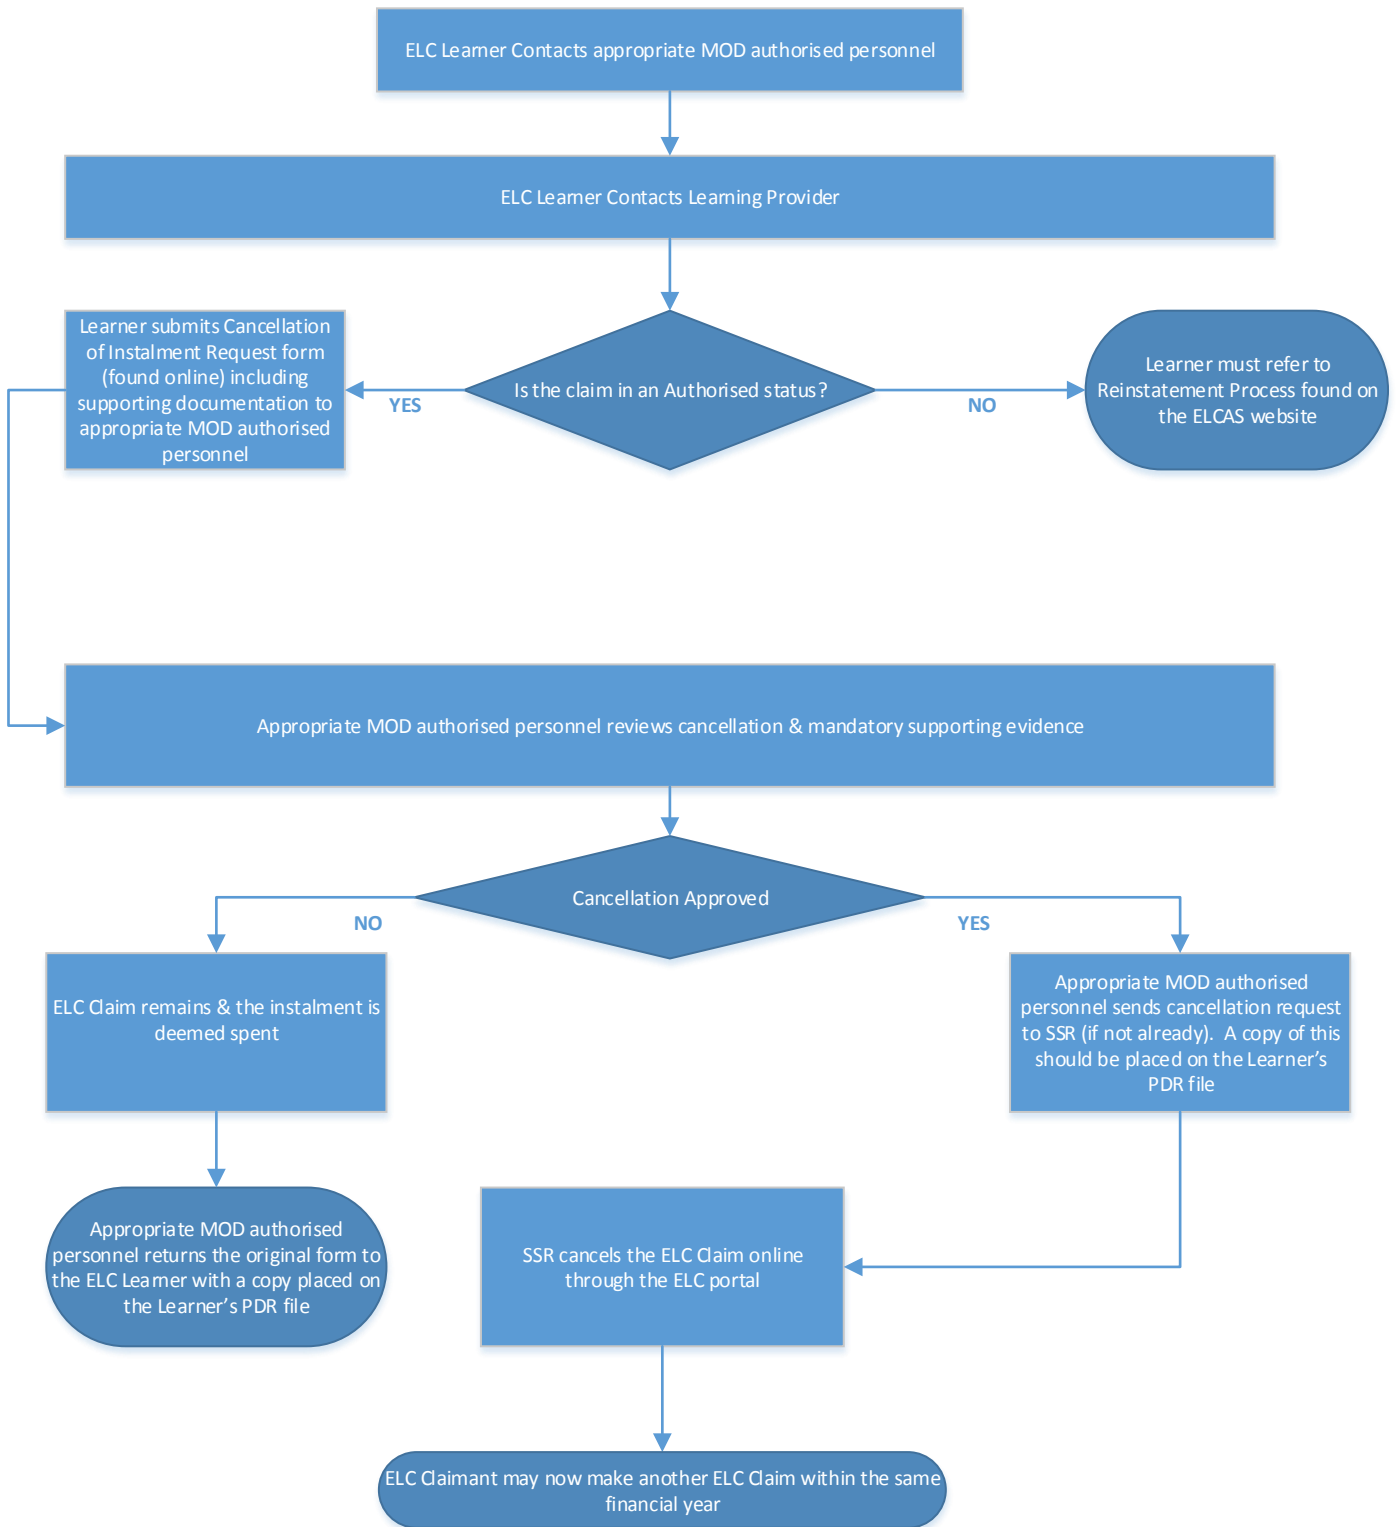

# Enhanced Learning Credits (ELC) Cancellation Process

## WHO IS THE APPROPRIATE MOD AUTHORISED PERSONNEL?

Serving Personnel must submit to their Local Authorised Education Officer

Service Leavers must submit to their appropriate Single Service Representative (details can be found on [www.enhancedlearningcredits.com](http://www.enhancedlearningcredits.com))